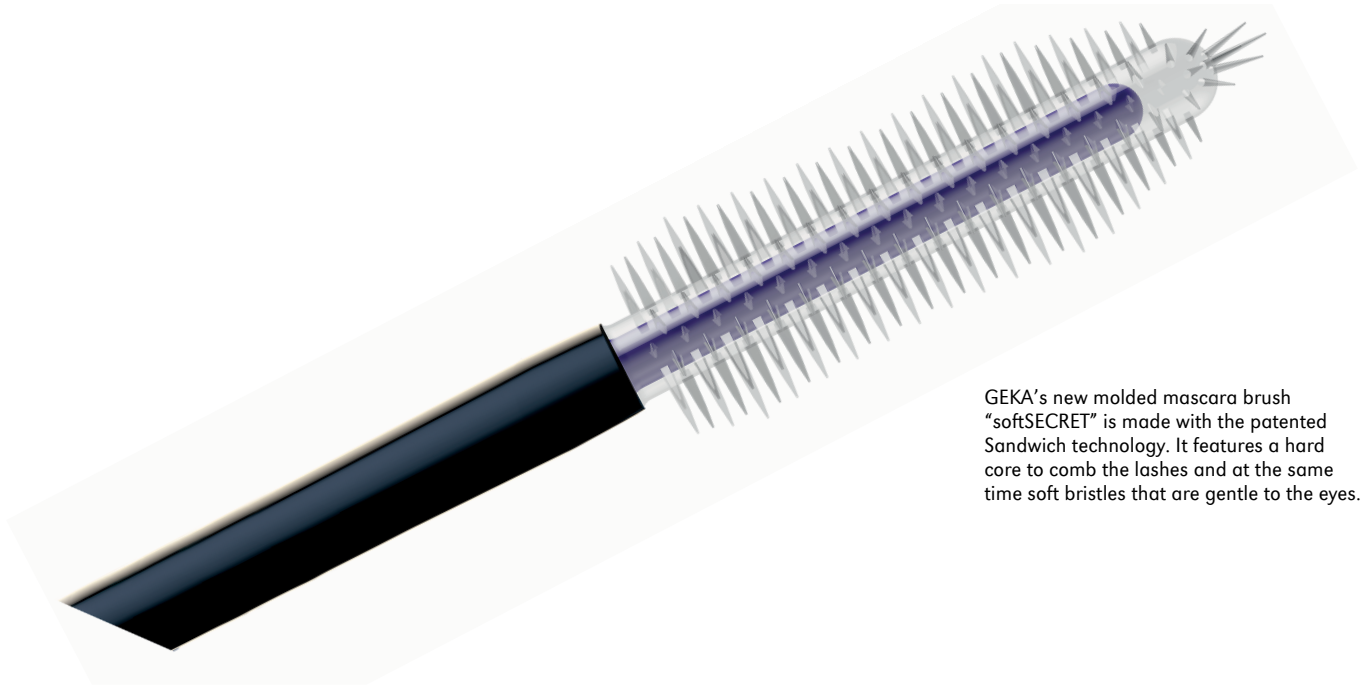

photo: GEKA

GEKA's new molded mascara brush "softSECRET" is made with the patented Sandwich technology. It features a hard core to comb the lashes and at the same time soft bristles that are gentle to the eyes.

GEKA PRESENTS SOFTSECRET

A brand-new molded mascara brush made with the patented "Sandwich" technology

GEKA has unlocked the formula for stunning lashes with unbelievably defined volume – and redefined it. The innovative softSECRET mascara brush combines a lot of high-tech finesse for dreamy expanded lashes.

The fitted form of the brush on one side whips up fantastic lash volume while the convex side separates the lashes hair by hair. The different

bristles are also spectacular: Extra-thick, flexible, and staggered bristles ensure the mascara is fully loaded and provide the necessary stability to comb the lashes. Zigzag bristles push the hairs upward and serve as an additional mascara reservoir – no matter if the brush is used with the left or right hand. This sweep is intensified by the bristles on the tip. Thus, even the tiny lashes at the corners of the eye and the fine lower lashes are gently coated. All with no clumps or smudging.

Perfect application results are also guaranteed by the 2K wiper, which is also made of two materials with different hardness degrees: The harder material at the top makes it easy to assemble and gives it a secure hold inside the bottle against high pull-out forces. The softer wip-